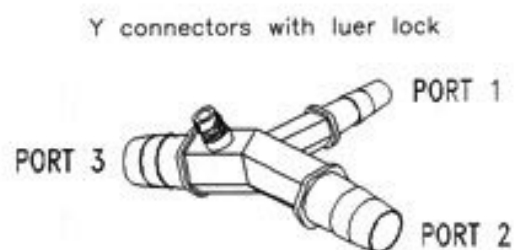

**Y Konnektoren-steril-Verpackungseinheit: 25 Stck.**

**Y connectors-sterile-packing units: 25 pieces**

Port 1	Port 2	Port 3	Luer	HMT-Nr.
3/16"	3/16"	3/16"	NO	K3305
3/16"	3/16"	1/4"	NO	K3337
1/4"	1/4"	1/4"	NO	K3302
1/4"	3/8"	1/4"	NO	K3300
3/8"	3/8"	1/4"	NO	K3353
1/4"	1/4"	3/8"	NO	K3306
1/4"	3/8"	3/8"	NO	K3308
3/8"	3/8"	3/8"	NO	K3303
1/4"	3/8"	1/2"	NO	K3333
1/4"	1/2"	1/2"	NO	K3351
3/8"	3/8"	1/2"	NO	K3307
3/8"	1/2"	1/2"	NO	K3309
1/2"	1/2"	1/2"	NO	K3304

Port 1	Port 2	Port 3	Luer	HMT-Nr.
3/16"	3/16"	1/4"	Yes	K3338
1/4"	1/4"	1/4"	Yes	K3310
3/8"	3/8"	1/4"	Yes	K3301
1/4"	1/4"	3/8"	Yes	K3314
1/4"	3/8"	3/8"	Yes	K3339
3/8"	3/8"	3/8"	Yes	K3311
1/4"	1/2"	1/2"	Yes	K3355
1/4"	3/8"	1/2"	Yes	K3313
3/8"	3/8"	1/2"	Yes	K3315
3/8"	1/2"	1/2"	Yes	K3317
1/2"	1/2"	1/2"	Yes	K3312