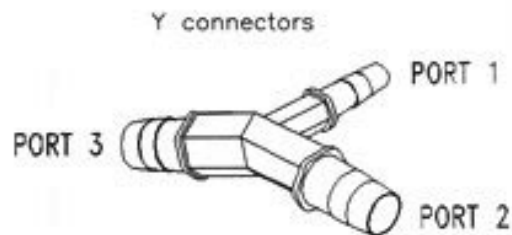

**Y Konnektoren-steril-Verpackungseinheit: 25 Stck.**

**Y connectors-sterile-packing units: 25 pieces**

Port 1	Port 2	Port 3	Luer	HMT-Nr.
3/16"	3/16"	3/16"	NO	K3305
3/16"	3/16"	1/4"	NO	K3337
1/4"	1/4"	1/4"	NO	K3302
1/4"	3/8"	1/4"	NO	K3300
3/8"	3/8"	1/4"	NO	K3353
1/4"	1/4"	3/8"	NO	K3306
1/4"	3/8"	3/8"	NO	K3308
3/8"	3/8"	3/8"	NO	K3303
1/4"	3/8"	1/2"	NO	K3333
1/4"	1/2"	1/2"	NO	K3351
3/8"	3/8"	1/2"	NO	K3307
3/8"	1/2"	1/2"	NO	K3309
1/2"	1/2"	1/2"	NO	K3304

Port 1	Port 2	Port 3	Luer	HMT-Nr.
3/16"	3/16"	1/4"	Yes	K3338
1/4"	1/4"	1/4"	Yes	K3310
3/8"	3/8"	1/4"	Yes	K3301
1/4"	1/4"	3/8"	Yes	K3314
1/4"	3/8"	3/8"	Yes	K3339
3/8"	3/8"	3/8"	Yes	K3311
1/4"	1/2"	1/2"	Yes	K3355
1/4"	3/8"	1/2"	Yes	K3313
3/8"	3/8"	1/2"	Yes	K3315
3/8"	1/2"	1/2"	Yes	K3317
1/2"	1/2"	1/2"	Yes	K3312